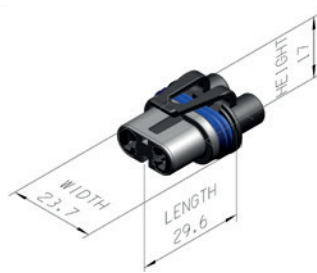

APEX® Halogen Bulb
2W Female HB3/HIR2
assembly