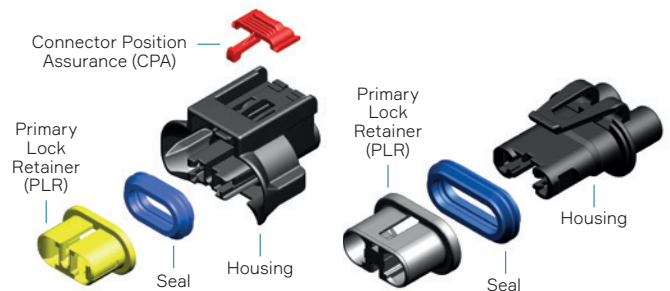

EXPLODED VIEW

APEX® Halogen Bulb
2W Female H8/H9/H11

APEX® Halogen Bulb
2W Female HB3/HIR2