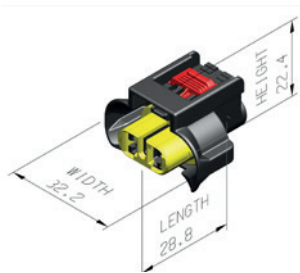

Bulb type	Blade size (mm)	Gender	Dimensions WxHxD (mm)	Part number	Index	Color	Indexes offered
H8, H11, H16	2.8	F	32.3 x 22.5 x 31.9	13920730	A	Black	B
H9	2.8	F	32.3 x 22.5 x 31.9	33517462	A	Black	B
HIR2, HB4, HB4A	2.8	F	29.7 x 17.0 x 33.0	33503725	A	Black	B
HIR1, H12, H10, HB3	2.8	F	29.7 x 17.0 x 33.0	33503726	A	Black	B

COMPATIBLE WIRE SEALS & PLUGS

Type	Applicable Wire Size (mm²)	Color	Part number
Wire Seal	0.50 – 1.00	Green	13791656
Wire Seal	1.50 – 2.00	Blue	10779161

Please, refer to the APEX® catalogue for the full part number list.

DIMENSION MEASUREMENT SAMPLE

APEX® Halogen Bulb
2W Female H8/H9/H11
assembly